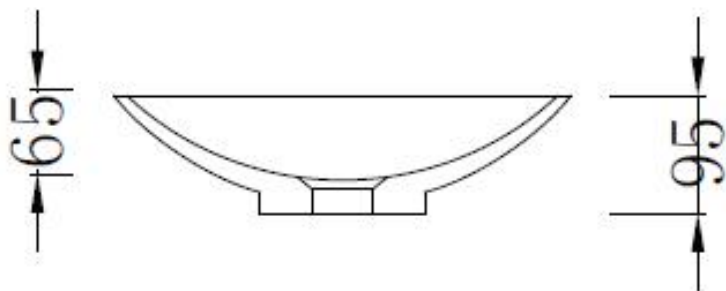

moda

Code: ZOOM17

Material: Isostone - 70% Limestone Composite

Size: W 355 x D 355 x H 95 mm

Warranty: 10 Years

Features:

- Bench Mount Basin
- Smooth matt white finish (gloss by custom order)
- Italian Design & Engineering
- Solid Material
- Suits 32mm waste (not included)
- Scratch and Stain resistance
- Repairable Material
- Australian Standard (SAI)
AS/NZS 3718:2003

NICOLA

Specifications:

- Crate size:
W 415 x D 415 x H 155 mm
- Gross Weight: 8Kg

WaterMark
LIC. WMKA00381
SAI GLOBAL

Australian
Standard

ACS

DESIGNER BATHROOMS

1300 898 889