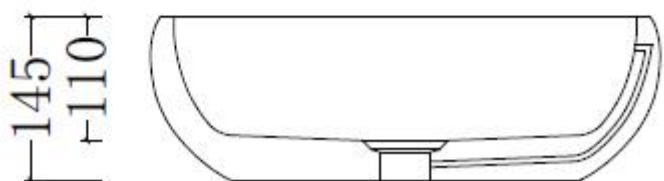

## Code: ZOOM18

**Material:** Isostone - 70% Limestone Composite

**Size:** W 450 x D 450 x H 145 mm

**Warranty:** 10 Years

### Specifications:

- Crate size:  
W 510 x D 510 x H 205 mm
- Gross Weight: 17Kg

WaterMark  
LIC. WMKA00381  
SAI GLOBAL