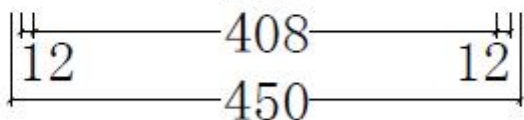

## Code: ZOOM18

**Material:** Isostone - 70% Limestone Composite

**Size:** W 450 x D 450 x H 145 mm

**Warranty:** 10 Years

### Specifications:

- Crate size:  
W 510 x D 510 x H 205 mm
- Gross Weight: 17Kg

WaterMark  
LIC. WMKA00381  
SAI GLOBAL