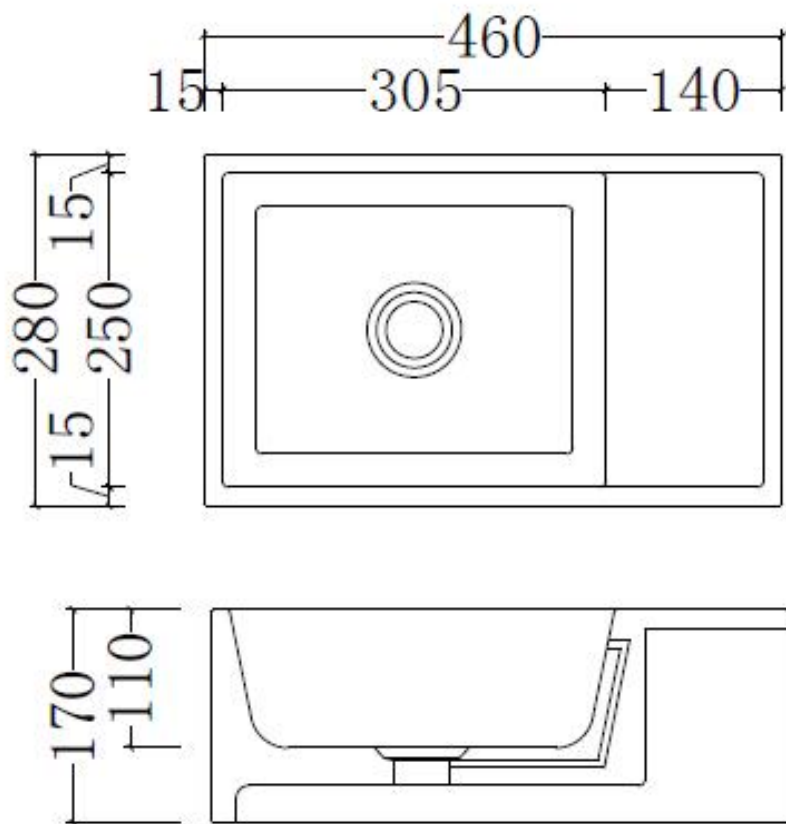

moda

Code: ZOOM19

Material: Isostone - 70% Limestone Composite

Size: W 460 x D 280 x H 170 mm

Warranty: 10 Years

Features:

- Bench Mount Basin
- Smooth matt white finish (gloss by custom order)
- Italian Design & Engineering
- Solid Material
- Suits 32mm waste (not included)
- Scratch and Stain resistance
- Repairable Material
- Australian Standard (SAI)
AS/NZS 3718:2003

ARIANNA

Specifications:

- Crate size:
W 520 x D 340 x H 230 mm
- Gross Weight: 17Kg

ACS

DESIGNER BATHROOMS

1300 898 889

www.acsbathrooms.com.au