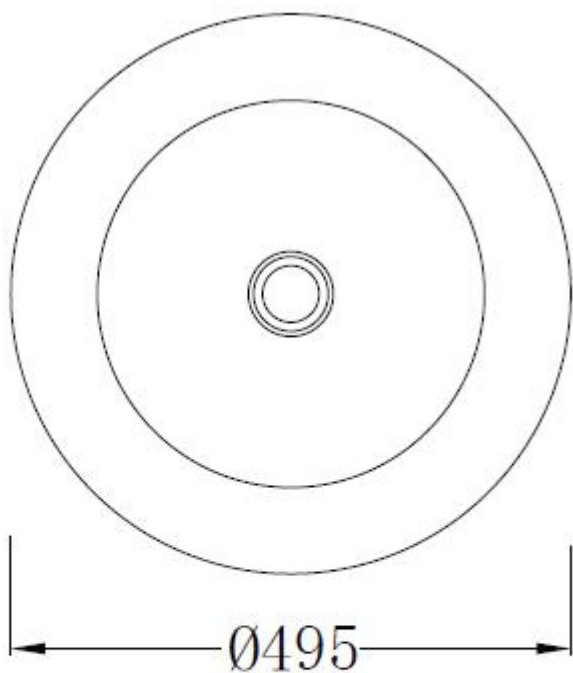

## Code: ZOOM20

**Material:** Isostone - 70% Limestone Composite

**Size:** W 495 x D 495 x H 165 mm

**Warranty:** 10 Years

### Specifications:

- Crate size:  
W 555 x D 555 x H 225 mm
- Gross Weight: 28Kg

WaterMark  
LIC: WMKA00381  
SAI GLOBAL