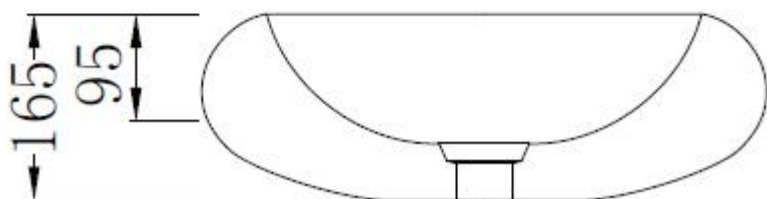

## Code: ZOOM20

**Material:** Isostone - 70% Limestone Composite

**Size:** W 495 x D 495 x H 165 mm

**Warranty:** 10 Years

### Specifications:

- Crate size:  
W 555 x D 555 x H 225 mm
- Gross Weight: 28Kg

WaterMark  
LIC: WMKA00381  
SAI GLOBAL