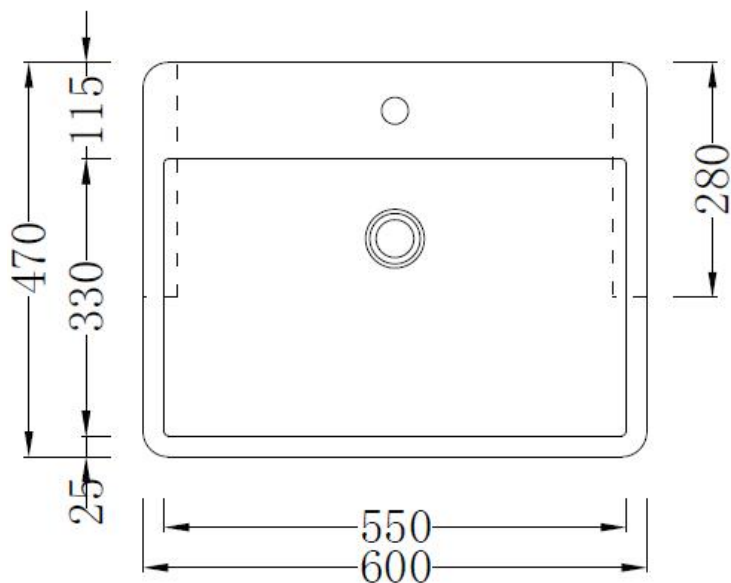

moda

Code: ZOOM21

Material: Isostone - 70% Limestone Composite

Size: W 600 x D 470 x H 140 mm

Warranty: 10 Years

Features:

- Semi Recessed Basin
- Smooth matt white finish (gloss by custom order)
- Italian Design & Engineering
- Solid Material
- Suits 32mm waste (not included)
- Scratch and Stain resistance
- Repairable Material
- Australian Standard (SAI)
AS/NZS 3718:2003

SERENA

Specifications:

- Crate size:
W 660 x D 530 x H 200 mm
- Gross Weight: 20.6Kg

WaterMark
LIC. WMKA00381
SAI GLOBAL

Australian
Standard

ACS

DESIGNER BATHROOMS

1300 898 889