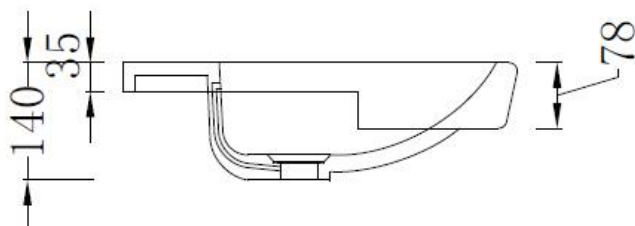

moda

Code: ZOOM21

Material: Isostone - 70% Limestone Composite

Size: W 600 x D 470 x H 140 mm

Warranty: 10 Years

Features:

- Semi Recessed Basin
- Smooth matt white finish (gloss by custom order)
- Italian Design & Engineering
- Solid Material
- Suits 32mm waste (not included)
- Scratch and Stain resistance
- Repairable Material
- Australian Standard (SAI)
AS/NZS 3718:2003

SERENA

Specifications:

- Crate size:
W 660 x D 530 x H 200 mm
- Gross Weight: 20.6Kg

WaterMark
LIC. WMKA00381
SAI GLOBAL

Australian
Standard

ACS

DESIGNER BATHROOMS

1300 898 889