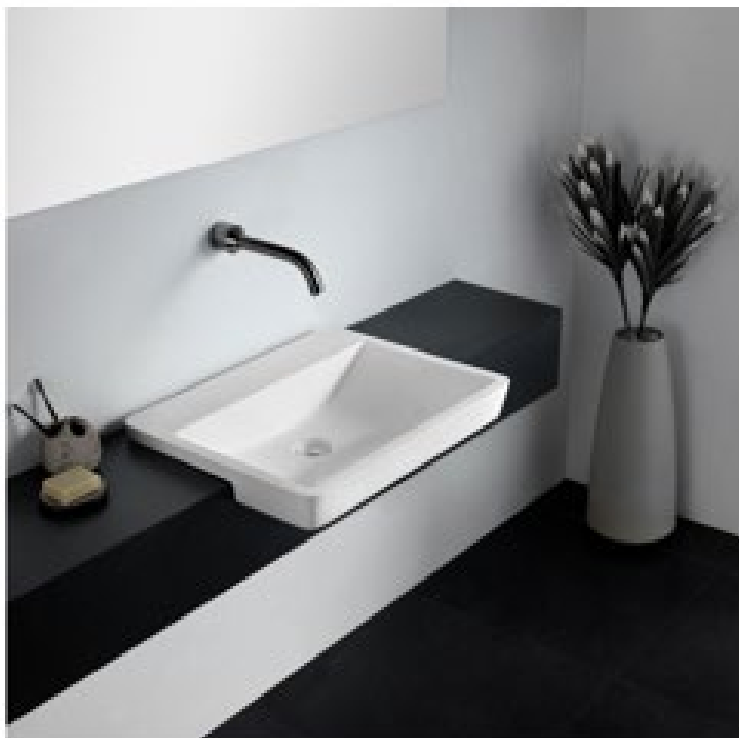

moda

Code: ZOOM21

Material: Isostone - 70% Limestone Composite

Size: W 600 x D 470 x H 140 mm

Warranty: 10 Years

Features:

- Semi Recessed Basin
- Smooth matt white finish (gloss by custom order)
- Italian Design & Engineering
- Solid Material
- Suits 32mm waste (not included)
- Scratch and Stain resistance
- Repairable Material
- Australian Standard (SAI)
AS/NZS 3718:2003

SERENA

Specifications:

- Crate size:
W 660 x D 530 x H 200 mm
- Gross Weight: 20.6Kg

WaterMark
LIC. WMKA00381
SAI GLOBAL

Australian
Standard

ACS

DESIGNER BATHROOMS

1300 898 889