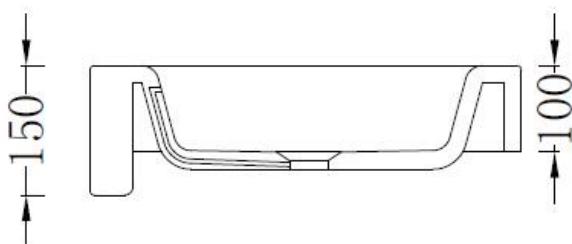

moda

Code: ZOOM22

Material: Isostone - 70% Limestone Composite

Size: W 600 x D 500 x H 150 mm

Warranty: 10 Years

Features:

- Semi Recessed Basin
- Smooth matt white finish (gloss by custom order)
- Italian Design & Engineering
- Solid Material
- Suits 32mm waste (not included)
- Scratch and Stain resistance
- Repairable Material
- Australian Standard (SAI)
AS/NZS 3718:2003

BIANCA

Specifications:

- Crate size:
W 660 x D 560 x H 210 mm
- Gross Weight: 33Kg

WaterMark
LIC: WMKA00381
SAI GLOBAL

Australian
Standard

ACS

DESIGNER BATHROOMS

1300 898 889