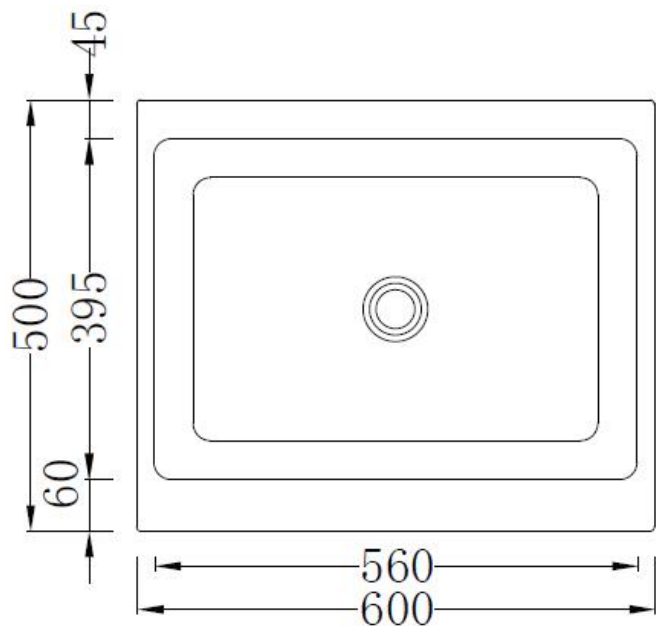

moda

Code: ZOOM22

Material: Isostone - 70% Limestone Composite

Size: W 600 x D 500 x H 150 mm

Warranty: 10 Years

Features:

- Semi Recessed Basin
- Smooth matt white finish (gloss by custom order)
- Italian Design & Engineering
- Solid Material
- Suits 32mm waste (not included)
- Scratch and Stain resistance
- Repairable Material
- Australian Standard (SAI)
AS/NZS 3718:2003

BIANCA

Specifications:

- Crate size:
W 660 x D 560 x H 210 mm
- Gross Weight: 33Kg

WaterMark
LIC: WMKA00381
SAI GLOBAL

Australian
Standard

ACS

DESIGNER BATHROOMS

1300 898 889