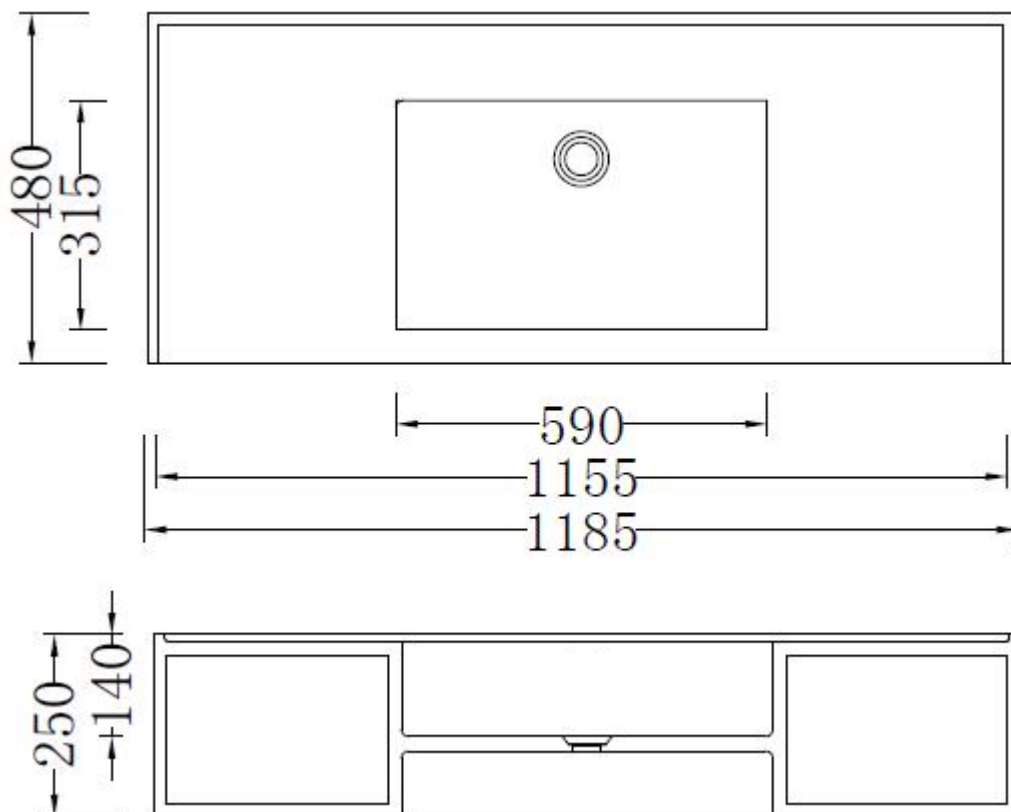

moda

Code: ZOOM23a

Material: Isostone - 70% Limestone Composite

Size: W 1185 x D 480 x H 250 mm

Warranty: 10 Years

Features:

- Wall Mount Basin
- Smooth matt white finish (gloss by custom order)
- Italian Design & Engineering
- Solid Material
- Suits 32mm waste (not included)
- Scratch and Stain resistance
- Repairable Material
- Australian Standard (SAI)
AS/NZS 3718:2003

ELEONORA

Specifications:

- Crate size:
W 1245 x D 540 x H 310 mm
- Gross Weight: 70Kg

WaterMark
LIC. WMKA00381
SAI GLOBAL

ACS

DESIGNER BATHROOMS

1300 898 889

www.acsbathrooms.com.au