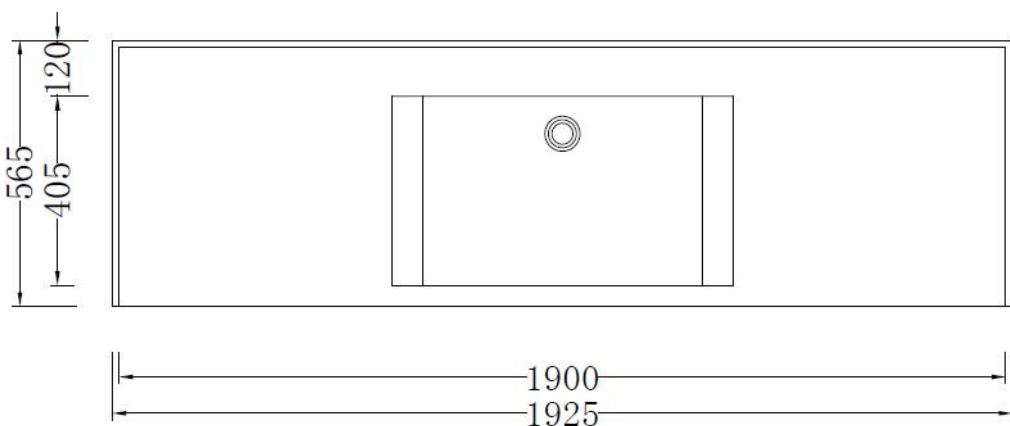

## Code: ZOOM23b

**Material:** Isostone - 70% Limestone Composite

**Size:** W 1925 x D 565 x H 250 mm

**Warranty:** 10 Years

### Specifications:

- Crate size:  
W 1985 x D 625 x H 310 mm
- Gross Weight: 110Kg

WaterMark  
LIC: WMKA00381  
SAI GLOBAL