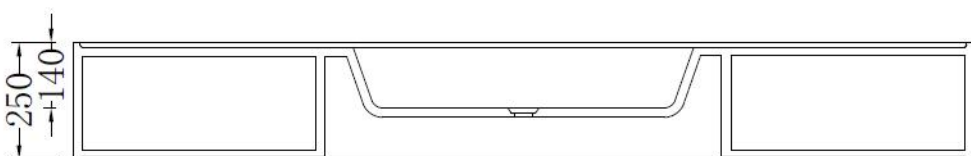

## Code: ZOOM23b

**Material:** Isostone - 70% Limestone Composite

**Size:** W 1925 x D 565 x H 250 mm

**Warranty:** 10 Years

### Specifications:

- Crate size:  
W 1985 x D 625 x H 310 mm
- Gross Weight: 110Kg

WaterMark  
LIC: WMKA00381  
SAI GLOBAL