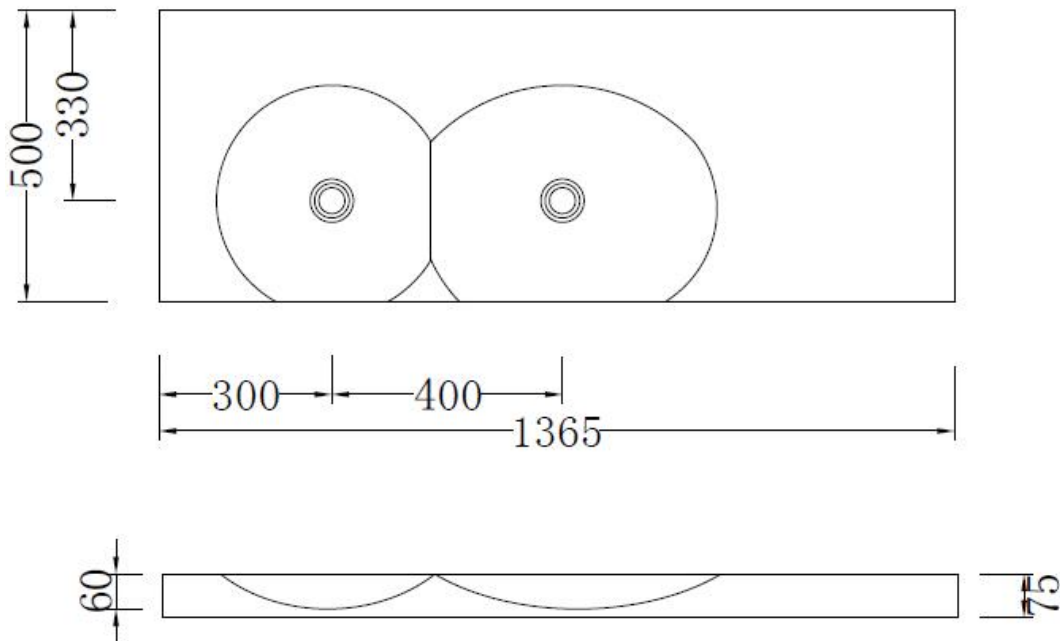

moda

Code: ZOOM24

Material: Isostone - 70% Limestone Composite

Size: W 1365 x D 500 x H 75 mm

Warranty: 10 Years

Features:

- Wall Mount Basin
- Smooth matt white finish (gloss by custom order)
- Italian Design & Engineering
- Solid Material
- Suits 32mm waste (not included)
- Scratch and Stain resistance
- Repairable Material
- Australian Standard (SAI)
AS/NZS 3718:2003

IRENE

Specifications:

- Crate size:
W 1425 x D 560 x H 135 mm
- Gross Weight: 39Kg

WaterMark
LIC: WMKA00381
SAI GLOBAL

Australian
Standard

ACS

DESIGNER BATHROOMS

1300 898 889