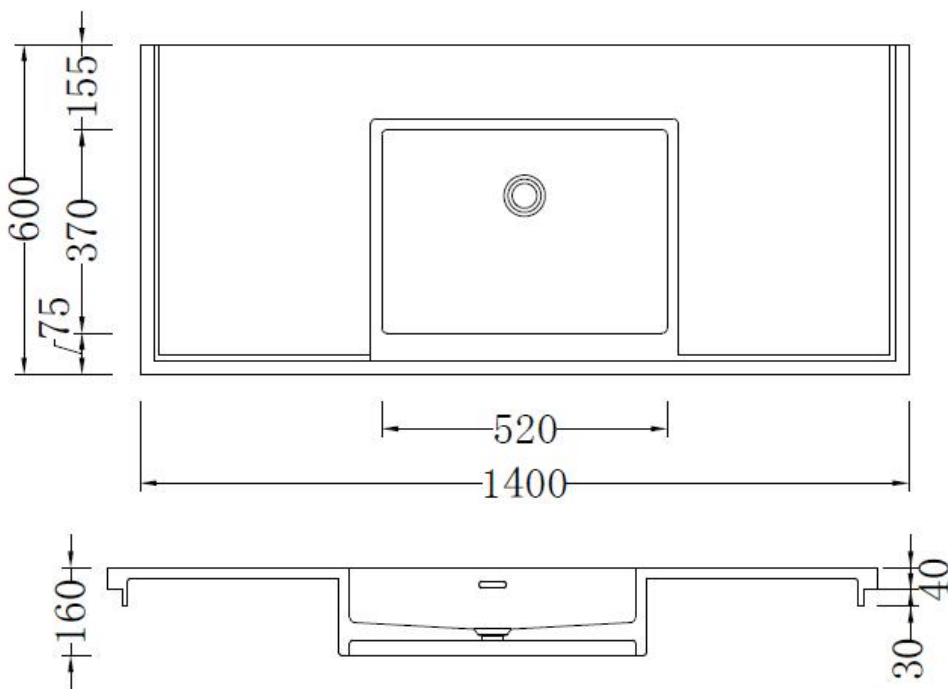

## Code: ZOOM26

**Material:** Isostone - 70% Limestone Composite

**Size:** W 1400 x D 600 x H 160 mm

**Warranty:** 10 Years

### Features:

- Wall Mount Basin
- Smooth matt white finish (gloss by custom order)
- Italian Design & Engineering
- Solid Material
- Suits 32mm waste (not included)
- Scratch and Stain resistance
- Repairable Material
- Australian Standard (SAI)  
AS/NZS 3718:2003

### Specifications:

- Crate size:  
W 1460 x D 660 x H 220 mm
- Gross Weight: 53Kg

WaterMark  
LIC. WMKA00381  
SAI GLOBAL

Australian  
Standard