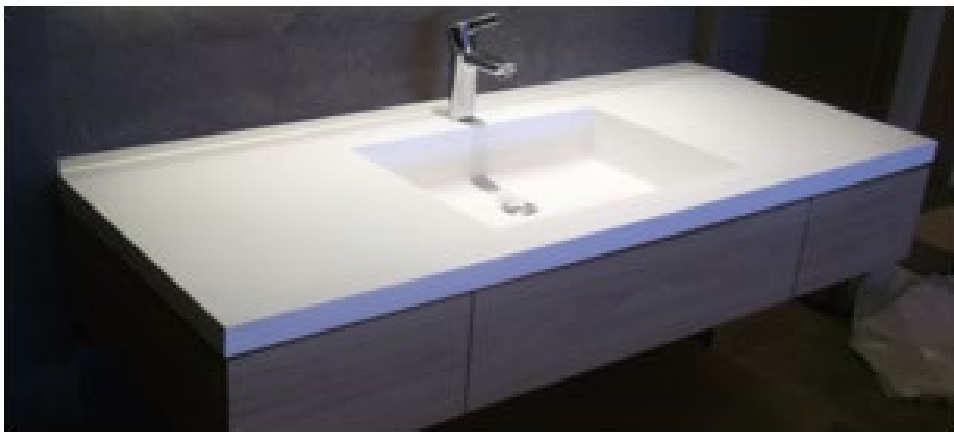

moda

Code: ZOOM26

Material: Isostone - 70% Limestone Composite

Size: W 1400 x D 600 x H 160 mm

Warranty: 10 Years

Features:

- Wall Mount Basin
- Smooth matt white finish (gloss by custom order)
- Italian Design & Engineering
- -Solid Material
- Suits 32mm waste (not included)
- Scratch and Stain resistance
- Repairable Material
- -Australian Standard (SAI)
  AS/NZS 3718:2003

CARLOTTA

Specifications:

- Crate size:
  W 1460 x D 660 x H 220 mm
- Gross Weight: 53Kg

WaterMark
LIC. WMKA00381
SAI GLOBAL

Australian
Standard

ACS

DESIGNER BATHROOMS

1300 898 889

www.acsbathrooms.com.au