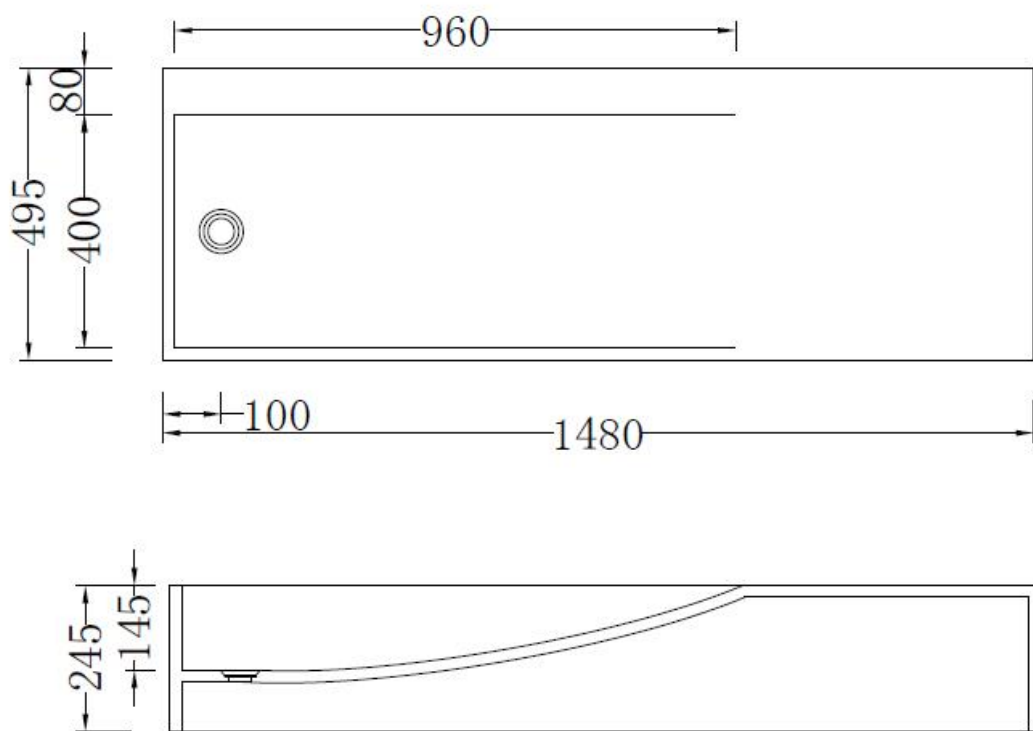

moda

Code: ZOOM27

Material: Isostone - 70% Limestone Composite

Size: W 1480 x D 495 x H 245 mm

Warranty: 10 Years

Features:

- Wall Mount Basin
- Smooth matt white finish (gloss by custom order)
- Italian Design & Engineering
- Solid Material
- Suits 32mm waste (not included)
- Scratch and Stain resistance
- Repairable Material
- Australian Standard (SAI)
AS/NZS 3718:2003

ALESSANDRA

Specifications:

- Crate size:
W 1540 x D 555 x H 305 mm
- Gross Weight: 85Kg

WaterMark
LIC: WMKA00381
SAI GLOBAL

Australian
Standard

ACS

DESIGNER BATHROOMS

1300 898 889