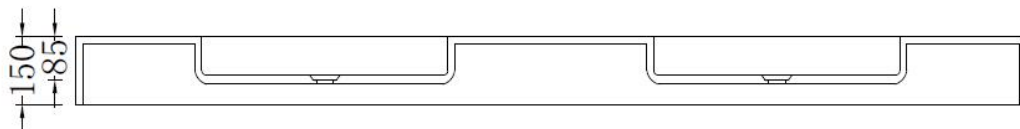

moda

Code: ZOOM28

Material: Isostone - 70% Limestone Composite

Size: W 2170 x D 460 x H 150 mm

Warranty: 10 Years

Features:

- Wall Mount Basin
- Smooth matt white finish (gloss by custom order)
- Italian Design & Engineering
- Solid Material
- Suits 32mm waste (not included)
- Scratch and Stain resistance
- Repairable Material
- Australian Standard (SAI)
AS/NZS 3718:2003

CATERINA

Specifications:

- Crate size:
W 2230 x D 520 x H 210 mm
- Gross Weight: 100Kg

WaterMark
LIC: WMKA00381
SAI GLOBAL

Australian
Standard

ACS

DESIGNER BATHROOMS

1300 898 889