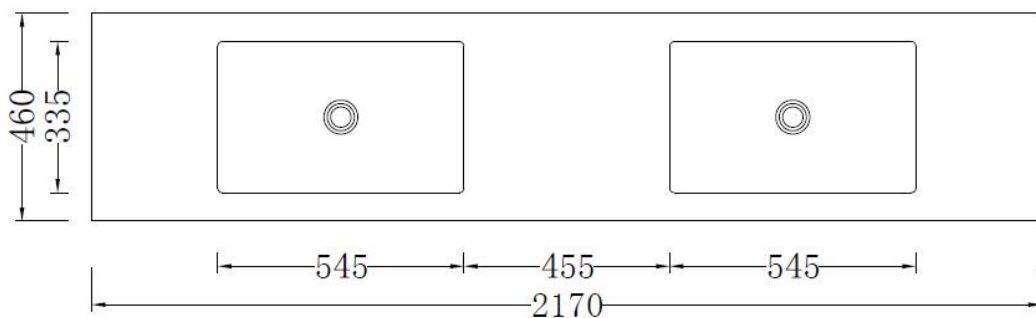

moda

Code: ZOOM28

Material: Isostone - 70% Limestone Composite

Size: W 2170 x D 460 x H 150 mm

Warranty: 10 Years

Features:

- Wall Mount Basin
- Smooth matt white finish (gloss by custom order)
- Italian Design & Engineering
- Solid Material
- Suits 32mm waste (not included)
- Scratch and Stain resistance
- Repairable Material
- Australian Standard (SAI)
AS/NZS 3718:2003

CATERINA

Specifications:

- Crate size:
W 2230 x D 520 x H 210 mm
- Gross Weight: 100Kg

WaterMark
LIC: WMKA00381
SAI GLOBAL

Australian
Standard

ACS

DESIGNER BATHROOMS

1300 898 889