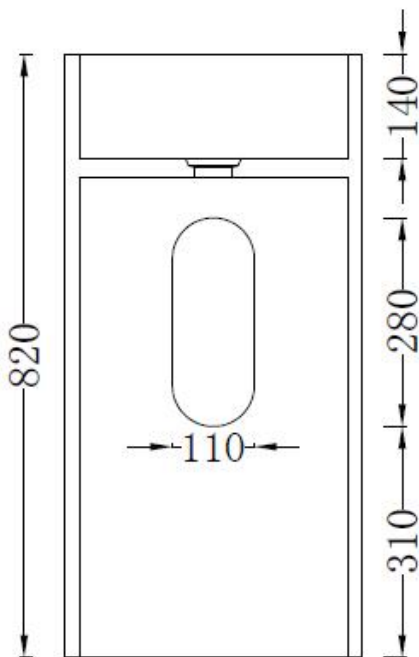

**Features:**

- Freestanding Basin
- Smooth matt white finish (gloss by custom order)
- Italian Design & Engineering
- Solid Material
- Suits 32mm waste (not included)
- Scratch and Stain resistance
- Repairable Material
- Australian Standard (SAI)  
AS/NZS 3718:2003

## LAURA

**Specifications:**

- Crate size:  
W 460 x D 460 x H 870 mm
- Gross Weight: 49.6Kg

WaterMark  
LIC: WMKA00381  
SAI GLOBAL

Australian Standard