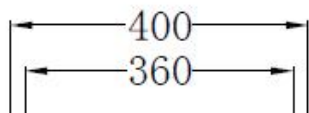

## LAURA

**Specifications:**

- Crate size:  
W 460 x D 460 x H 870 mm
- Gross Weight: 49.6Kg

WaterMark  
LIC: WMKA00381  
SAI GLOBAL

Australian Standard