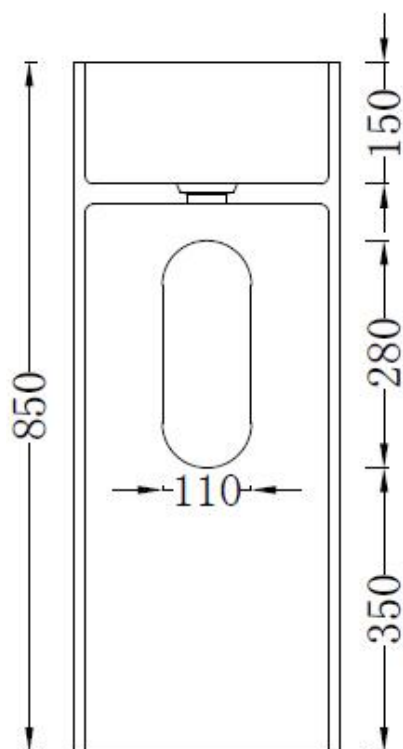

moda

Code: ZOOM30a

Material: Isostone - 70% Limestone Composite

Size: W 330 x D 330 x H 850 mm

Warranty: 10 Years

Features:

- Freestanding Basin
- Smooth matt white finish (gloss by custom order)
- Italian Design & Engineering
- Solid Material
- Suits 32mm waste (not included)
- Scratch and Stain resistance
- Repairable Material
- Australian Standard (SAI)
  AS/NZS 3718:2003