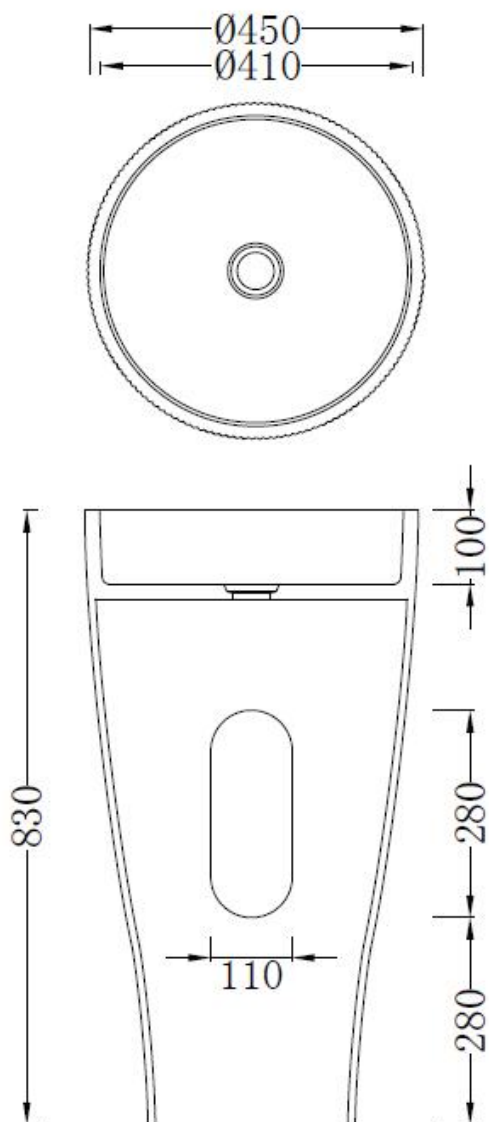

## Code: ZOOM31

**Material:** Isostone - 70% Limestone Composite

**Size:** W 450 x D 450 x H 830 mm

**Warranty:** 10 Years

### Specifications:

- Crate size:  
W 510 x D 510 x H 890 mm
- Gross Weight: 43Kg

WaterMark  
LIC: WMKA00381  
SAI GLOBAL

Australian  
Standard