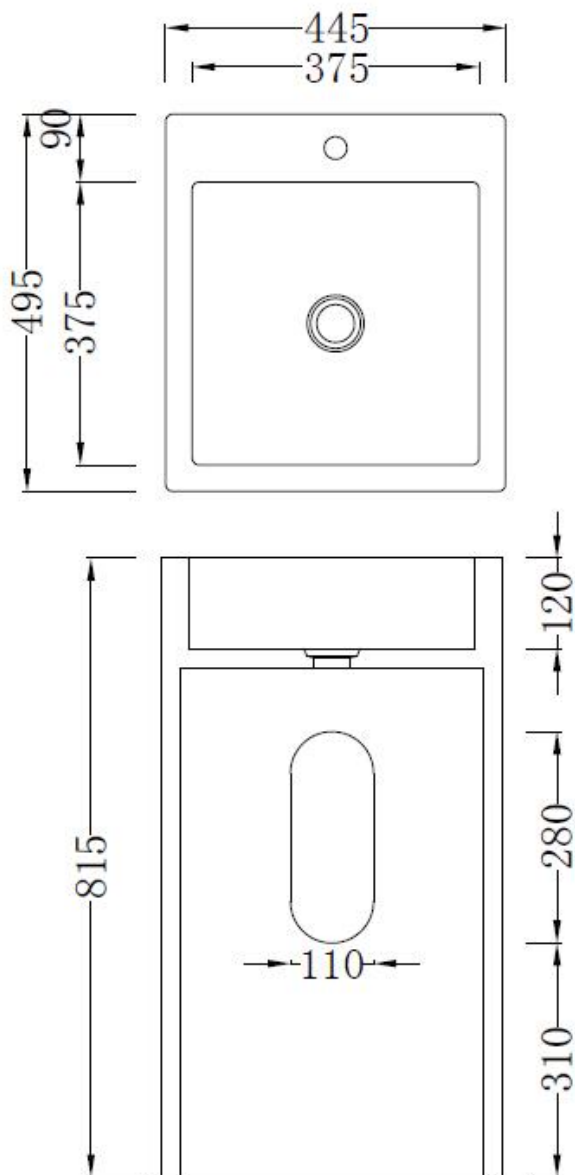

moda

Code: ZOOM32a

Material: Isostone - 70% Limestone Composite

Size: W 445 x D 495 x H 815 mm

Warranty: 10 Years

Features:

- Freestanding Basin
- Smooth matt white finish (gloss by custom order)
- Italian Design & Engineering
- Solid Material
- Suits 32mm waste (not included)
- Scratch and Stain resistance
- Repairable Material
- Australian Standard (SAI)
AS/NZS 3718:2003

MARIA

Specifications:

- Crate size:
W 505 x D 555 x H 875 mm
- Gross Weight: 72.7Kg

WaterMark
LIC: WMKA00381
SAI GLOBAL

Australian
Standard

ACS

DESIGNER BATHROOMS

1300 898 889