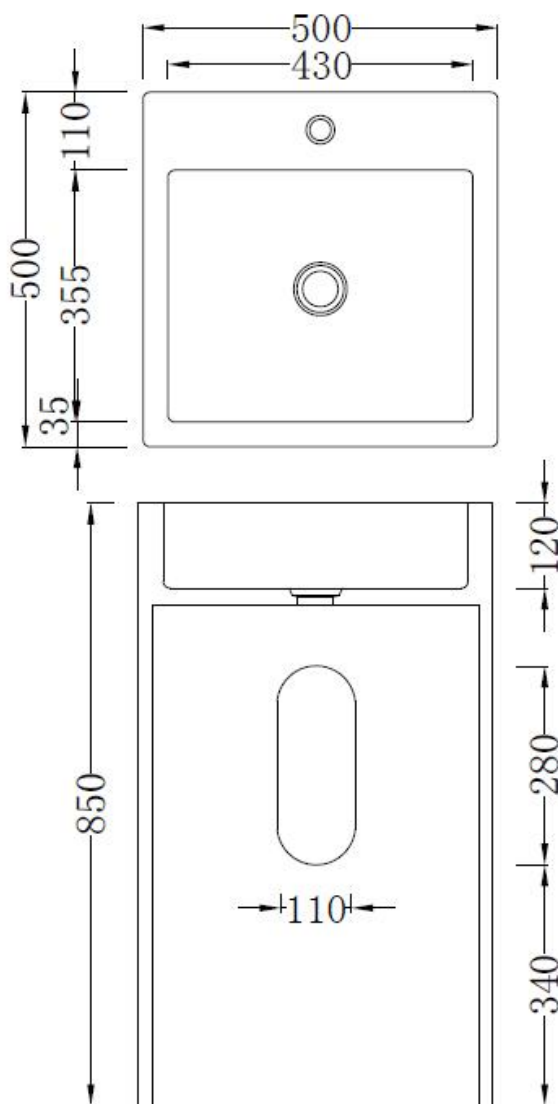

moda

Code: ZOOM32b

Material: Isostone - 70% Limestone Composite

Size: W 500 x D 500 x H 850 mm

Warranty: 10 Years

Features:

- Freestanding Basin
- Smooth matt white finish (gloss by custom order)
- Italian Design & Engineering
- Solid Material
- Suits 32mm waste (not included)
- Scratch and Stain resistance
- Repairable Material
- Australian Standard (SAI)
AS/NZS 3718:2003

MARIA

Specifications:

- Crate size:
W 560 x D 560 x H 910 mm
- Gross Weight: 62.8Kg

WaterMark
LIC: WMKA00381
SAI GLOBAL

Australian
Standard

ACS

DESIGNER BATHROOMS

1300 898 889