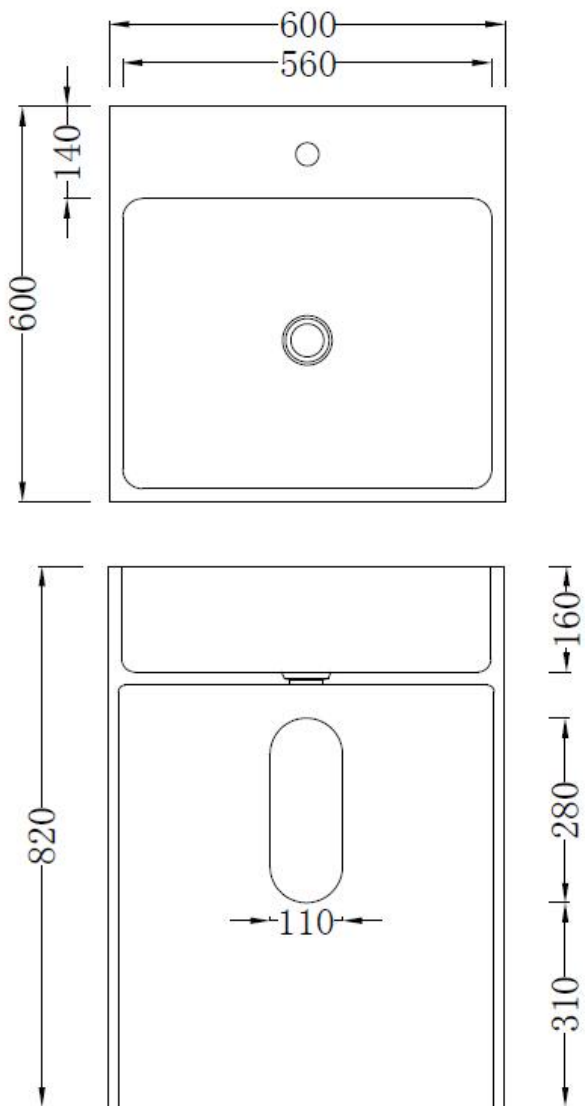

moda

Code: ZOOM32c

Material: Isostone - 70% Limestone Composite

Size: W 600 x D 600 x H 820 mm

Warranty: 10 Years

Features:

- Freestanding Basin
- Smooth matt white finish (gloss by custom order)
- Italian Design & Engineering
- Solid Material
- Suits 32mm waste (not included)
- Scratch and Stain resistance
- Repairable Material
- Australian Standard (SAI)
AS/NZS 3718:2003

MARIA

Specifications:

- Crate size:
W 660 x D 660 x H 880 mm
- Gross Weight: 96.9Kg

WaterMark
LIC. WMKA00381
SAI GLOBAL

Australian
Standard

ACS

DESIGNER BATHROOMS

1300 898 889