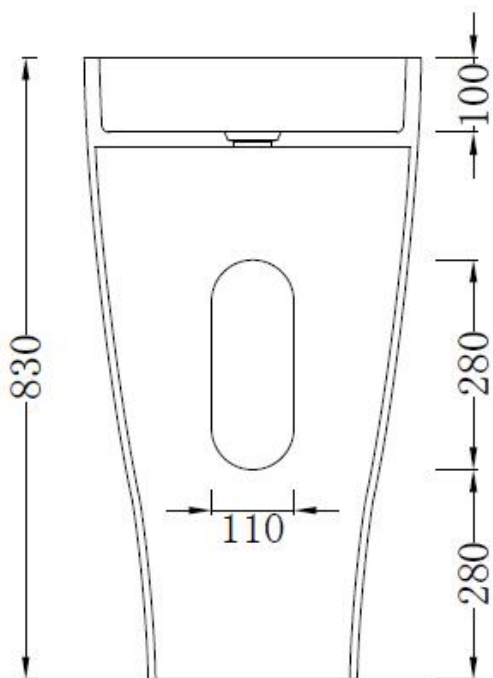

moda

Code: ZOOM33

Material: Isostone - 70% Limestone Composite

Size: W 450 x D 450 x H 830 mm

Warranty: 10 Years

Features:

- Freestanding Basin
- Smooth matt white finish (gloss by custom order)
- Italian Design & Engineering
- Solid Material
- Suits 32mm waste (not included)
- Scratch and Stain resistance
- Repairable Material
- Australian Standard (SAI)
AS/NZS 3718:2003

MIRIAM

Specifications:

- Crate size:
W 510 x D 510 x H 890 mm
- Gross Weight: 43Kg

WaterMark
LIC: WMKA00381
SAI GLOBAL

Australian
Standard

ACS

DESIGNER BATHROOMS

1300 898 889