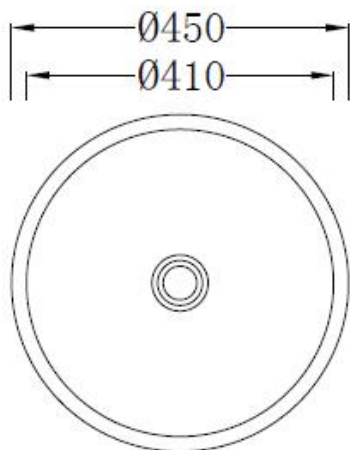

moda

Code: ZOOM33

Material: Isostone - 70% Limestone Composite

Size: W 450 x D 450 x H 830 mm

Warranty: 10 Years

Features:

- Freestanding Basin
- Smooth matt white finish (gloss by custom order)
- Italian Design & Engineering
- Solid Material
- Suits 32mm waste (not included)
- Scratch and Stain resistance
- Repairable Material
- Australian Standard (SAI)
AS/NZS 3718:2003

MIRIAM

Specifications:

- Crate size:
W 510 x D 510 x H 890 mm
- Gross Weight: 43Kg

WaterMark
LIC: WMKA00381
SAI GLOBAL

Australian
Standard

ACS

DESIGNER BATHROOMS

1300 898 889