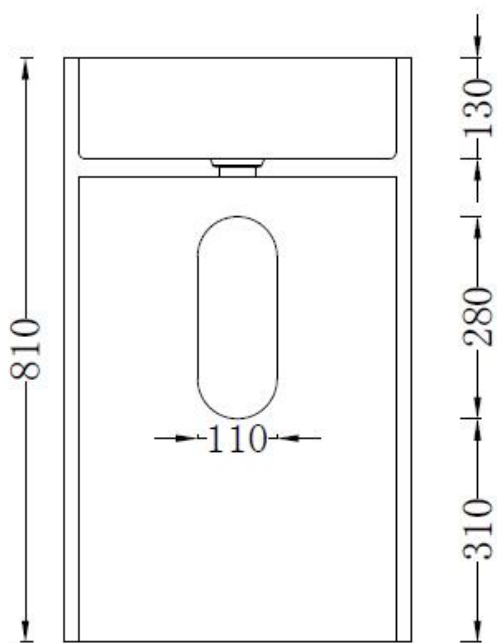

moda

Code: ZOOM34

Material: Isostone - 70% Limestone Composite

Size: W 480 x D 480 x H 810 mm

Warranty: 10 Years

Features:

- Freestanding Basin
- Smooth matt white finish (gloss by custom order)
- Italian Design & Engineering
- Solid Material
- Suits 32mm waste (not included)
- Scratch and Stain resistance
- Repairable Material
- Australian Standard (SAI)
  AS/NZS 3718:2003