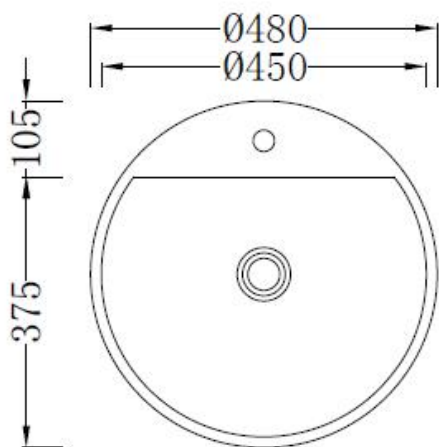

moda

Code: ZOOM34

Material: Isostone - 70% Limestone Composite

Size: W 480 x D 480 x H 810 mm

Warranty: 10 Years

Features:

- Freestanding Basin
- Smooth matt white finish (gloss by custom order)
- Italian Design & Engineering
- Solid Material
- Suits 32mm waste (not included)
- Scratch and Stain resistance
- Repairable Material
- Australian Standard (SAI)
  AS/NZS 3718:2003