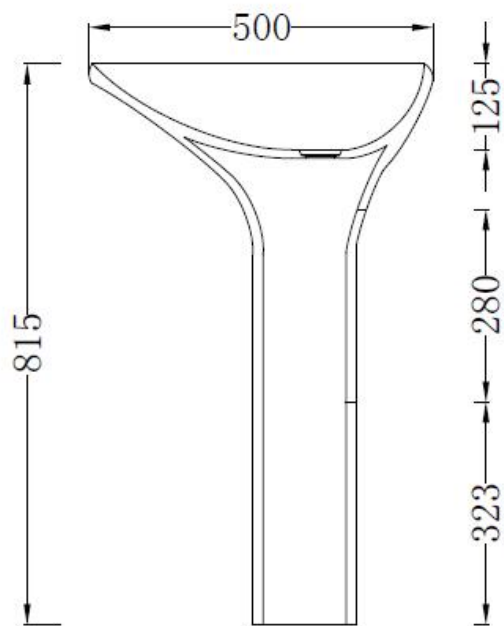

## Code: ZOOM35a

**Material:** Isostone - 70% Limestone Composite

**Size:** W 500 x D 500 x H 815 mm

**Warranty:** 10 Years

### Features:

- Freestanding Basin
- Smooth matt white finish (gloss by custom order)
- Italian Design & Engineering
- Solid Material
- Suits 32mm waste (not included)
- Scratch and Stain resistance
- Repairable Material
- Australian Standard (SAI)  
AS/NZS 3718:2003

## ASIA

### Specifications:

- Crate size:  
W 560 x D 560 x H 875 mm
- Gross Weight: 43Kg

WaterMark  
LIC: WMKA00381  
SAI GLOBAL

Australian  
Standard