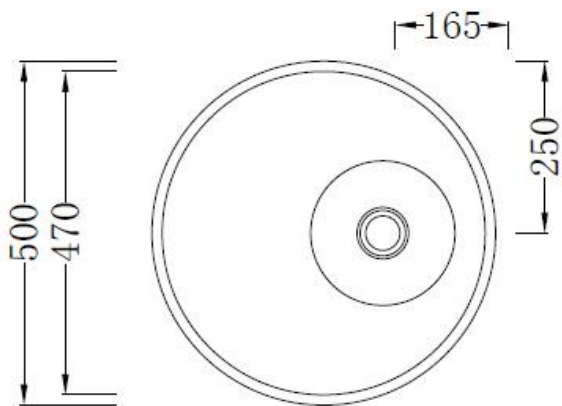

## Code: ZOOM35a

**Material:** Isostone - 70% Limestone Composite

**Size:** W 500 x D 500 x H 815 mm

**Warranty:** 10 Years

### Specifications:

- Crate size:  
W 560 x D 560 x H 875 mm
- Gross Weight: 43Kg

WaterMark  
LIC: WMKA00381  
SAI GLOBAL

Australian  
Standard