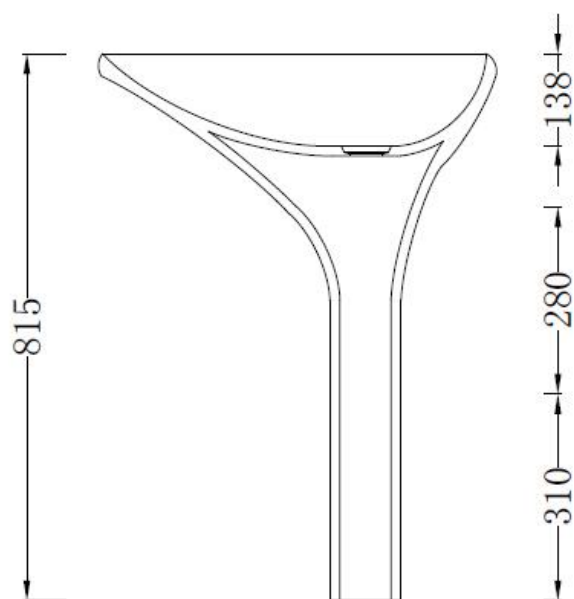

moda

Code: ZOOM35b

Material: Isostone - 70% Limestone Composite

Size: W 600 x D 600 x H 815 mm

Warranty: 10 Years

Features:

- Freestanding Basin
- Smooth matt white finish (gloss by custom order)
- Italian Design & Engineering
- Solid Material
- Suits 32mm waste (not included)
- Scratch and Stain resistance
- Repairable Material
- Australian Standard (SAI)
AS/NZS 3718:2003

ASIA

Specifications:

- Crate size:
W 660 x D 660 x H 875 mm
- Gross Weight: 57.3Kg

WaterMark
LIC. WMKA00381
SAI GLOBAL

Australian
Standard

ACS

DESIGNER BATHROOMS

1300 898 889