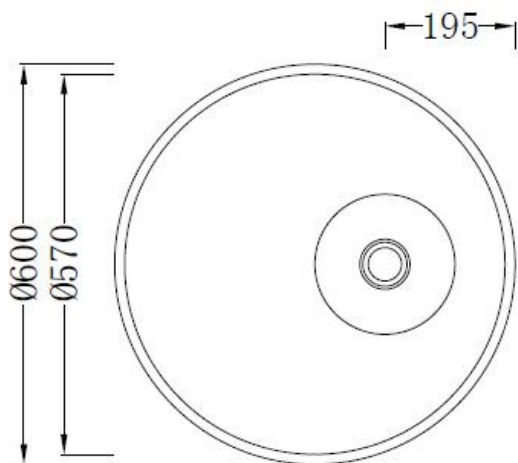

moda

Code: ZOOM35b

Material: Isostone - 70% Limestone Composite

Size: W 600 x D 600 x H 815 mm

Warranty: 10 Years

Features:

- Freestanding Basin
- Smooth matt white finish (gloss by custom order)
- Italian Design & Engineering
- Solid Material
- Suits 32mm waste (not included)
- Scratch and Stain resistance
- Repairable Material
- Australian Standard (SAI)
AS/NZS 3718:2003

ASIA

Specifications:

- Crate size:
W 660 x D 660 x H 875 mm
- Gross Weight: 57.3Kg

WaterMark
LIC. WMKA00381
SAI GLOBAL

Australian
Standard

ACS

DESIGNER BATHROOMS

1300 898 889