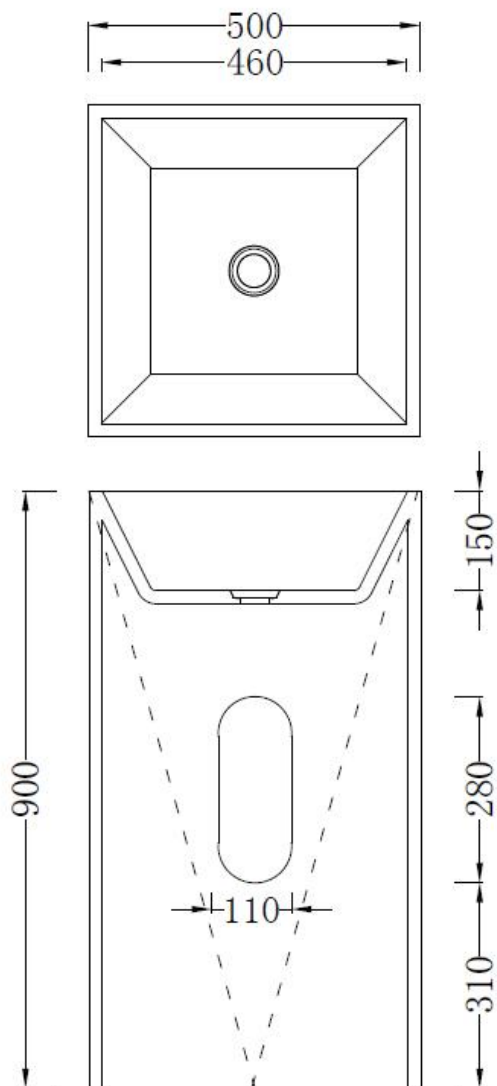

moda

Code: ZOOM36

Material: Isostone - 70% Limestone Composite

Size: W 500 x D 500 x H 900 mm

Warranty: 10 Years

Features:

- Freestanding Basin
- Smooth matt white finish (gloss by custom order)
- Italian Design & Engineering
- Solid Material
- Suits 32mm waste (not included)
- Scratch and Stain resistance
- Repairable Material
- Australian Standard (SAI)
AS/NZS 3718:2003

ASIA

Specifications:

- Crate size:
W 660 x D 660 x H 875 mm
- Gross Weight: 57.3Kg

WaterMark
LIC: WMKA00381
SAI GLOBAL

ACS

DESIGNER BATHROOMS

1300 898 889

www.acsbathrooms.com.au