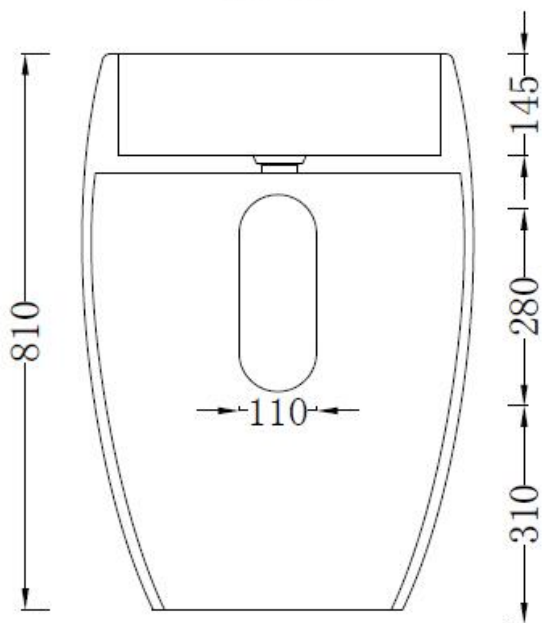

moda

Code: ZOOM38

Material: Isostone - 70% Limestone Composite

Size: W 560 x D 560 x H 810 mm

Warranty: 10 Years

Features:

- Freestanding Basin
- Smooth matt white finish (gloss by custom order)
- Italian Design & Engineering
- Solid Material
- Suits 32mm waste (not included)
- Scratch and Stain resistance
- Repairable Material
- Australian Standard (SAI)
  AS/NZS 3718:2003