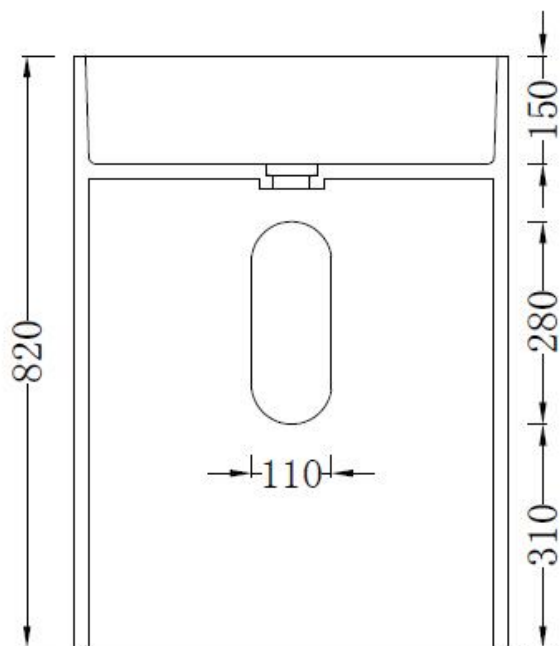

Features:

- Freestanding Basin
- Smooth matt white finish (gloss by custom order)
- Italian Design & Engineering
- Solid Material
- Suits 32mm waste (not included)
- Scratch and Stain resistance
- Repairable Material
- Australian Standard (SAI) AS/NZS 3718:2003

IRIS

Specifications:

- Crate size: W 655 x D 470 x H 880 mm
- Gross Weight: 65Kg