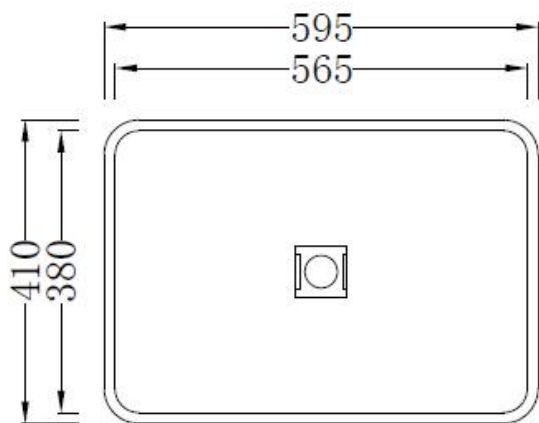

Features:

- Freestanding Basin
- Smooth matt white finish (gloss by custom order)
- Italian Design & Engineering
- Solid Material
- Suits 32mm waste (not included)
- Scratch and Stain resistance
- Repairable Material
- Australian Standard (SAI) AS/NZS 3718:2003

IRIS

Specifications:

- Crate size: W 655 x D 470 x H 880 mm
- Gross Weight: 65Kg