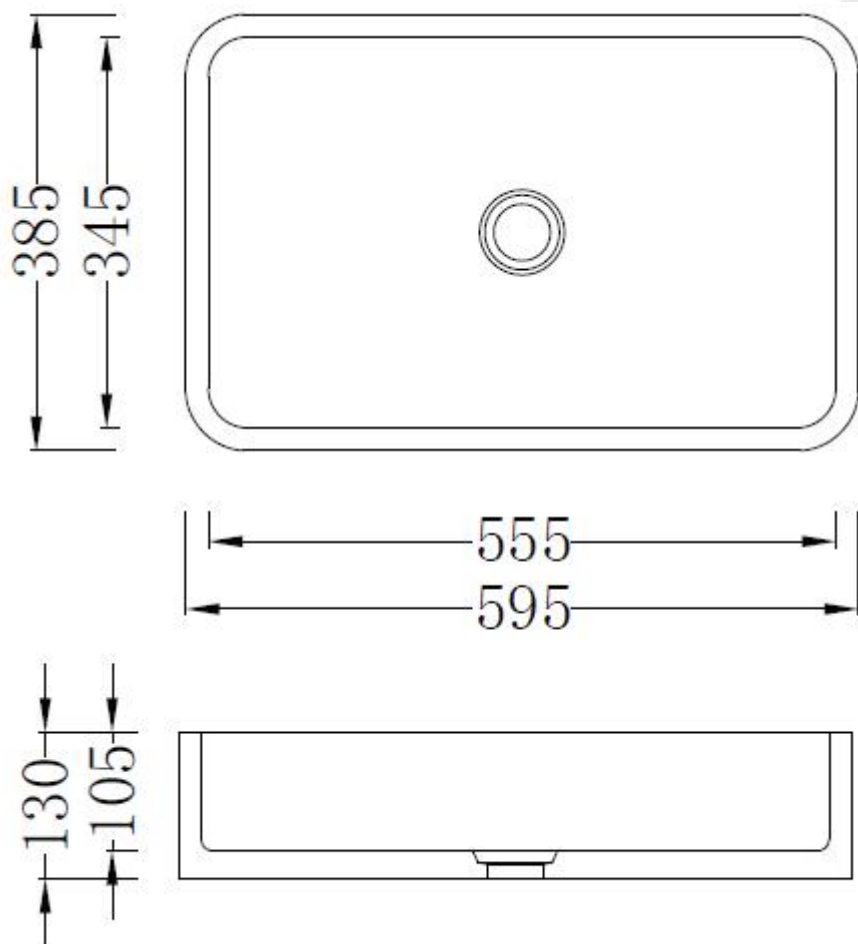

## Code: ZOOM07a

**Material:** Isostone - 70% Limestone Composite

**Size:** W 595 x D 385 x H 130 mm

**Warranty:** 10 Years

### Specifications:

- Crate size:  
W 655 x D 445 x H 190 mm
- Gross Weight: 23Kg

WaterMark  
LIC: WMKA00381  
SAI GLOBAL