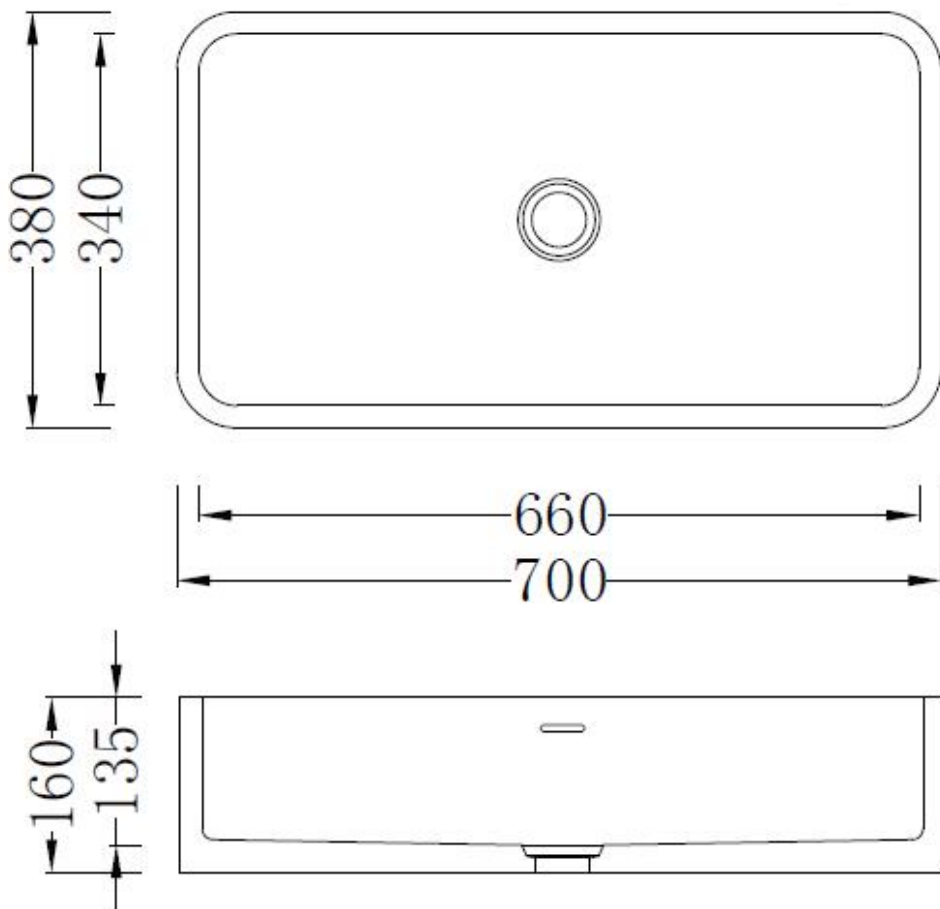

## Code: ZOOM07b

**Material:** Isostone - 70% Limestone Composite

**Size:** W 700 x D 380 x H 160 mm

**Warranty:** 10 Years

### Features:

- Bench Mount Basin
- Smooth matt white finish (gloss by custom order)
- Italian Design & Engineering
- Solid Material
- Suits 32mm waste (not included)
- Scratch and Stain resistance
- Repairable Material
- Australian Standard (SAI)  
AS/NZS 3718:2003

### Specifications:

- Crate size:  
W 760 x D 440 x H 220 mm
- Gross Weight: 33Kg

WaterMark  
LIC: WMKA00381  
SAI GLOBAL

Australian  
Standard