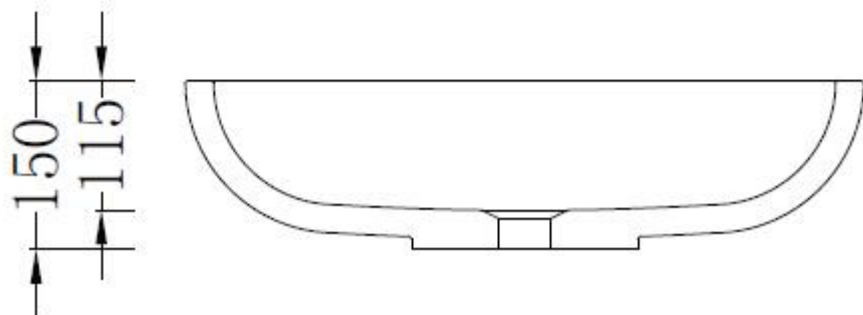

## Code: ZOOM08

**Material:** Isostone - 70% Limestone Composite

**Size:** W 605 x D 455 x H 150 mm

**Warranty:** 10 Years

### Specifications:

- Crate size:  
W 665 x D 515 x H 210 mm
- Gross Weight: 16Kg

WaterMark  
LIC: WMKA00381  
SAI GLOBAL