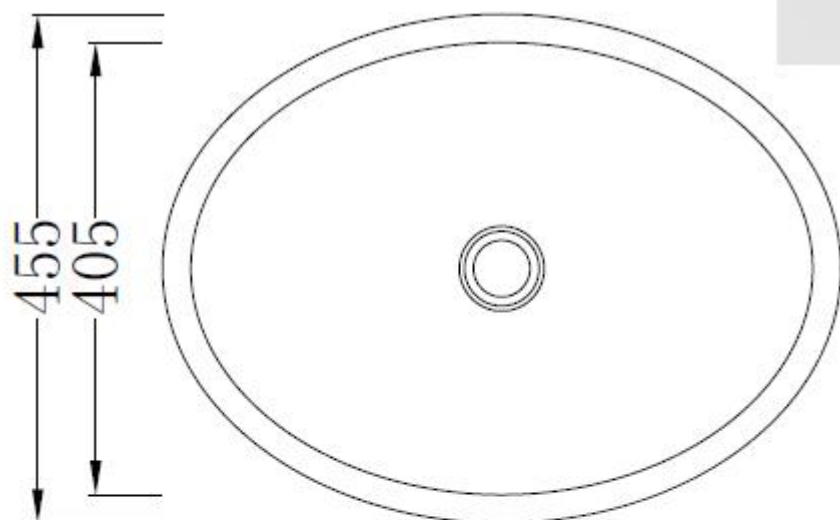

## Code: ZOOM08

**Material:** Isostone - 70% Limestone Composite

**Size:** W 605 x D 455 x H 150 mm

**Warranty:** 10 Years

### Features:

- Bench Mount Basin
- Smooth matt white finish (gloss by custom order)
- Italian Design & Engineering
- Solid Material
- Suits 32mm waste (not included)
- Scratch and Stain resistance
- Repairable Material
- Australian Standard (SAI)  
AS/NZS 3718:2003

### Specifications:

- Crate size:  
W 665 x D 515 x H 210 mm
- Gross Weight: 16Kg

WaterMark  
LIC: WMKA00381  
SAI GLOBAL