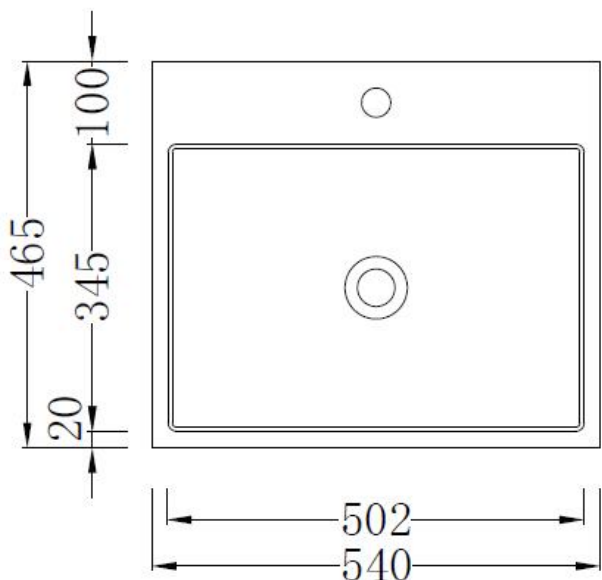

moda

Code: ZOOM09a

Material: Isostone - 70% Limestone Composite

Size: W 540 x D 465 x H 400 mm

Warranty: 10 Years

Features:

- Semi Recessed Basin
- Smooth matt white finish (gloss by custom order)
- Italian Design & Engineering
- Solid Material
- Suits 32mm waste (not included)
- Scratch and Stain resistance
- Repairable Material
- Australian Standard (SAI)
AS/NZS 3718:2003

ALICE

Specifications:

- Crate size:
W 600 x D 525 x H 455 mm
- Gross Weight: 30Kg

WaterMark
LIC: WMKA00381
SAI GLOBAL

Australian
Standard

ACS

DESIGNER BATHROOMS

1300 898 889