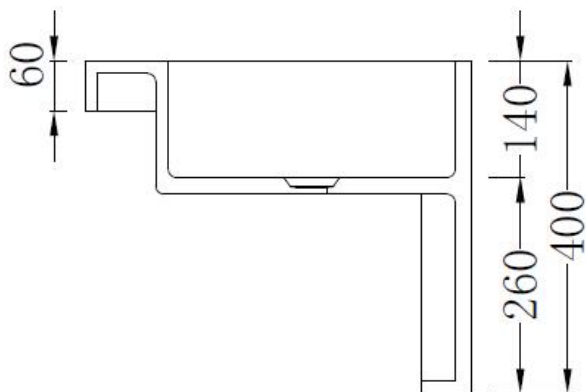

moda

Code: ZOOM09a

Material: Isostone - 70% Limestone Composite

Size: W 540 x D 465 x H 400 mm

Warranty: 10 Years

Features:

- Semi Recessed Basin
- Smooth matt white finish (gloss by custom order)
- Italian Design & Engineering
- Solid Material
- Suits 32mm waste (not included)
- Scratch and Stain resistance
- Repairable Material
- Australian Standard (SAI)
AS/NZS 3718:2003

ALICE

Specifications:

- Crate size:
W 600 x D 525 x H 455 mm
- Gross Weight: 30Kg

WaterMark
LIC: WMKA00381
SAI GLOBAL

Australian
Standard

ACS

DESIGNER BATHROOMS

1300 898 889