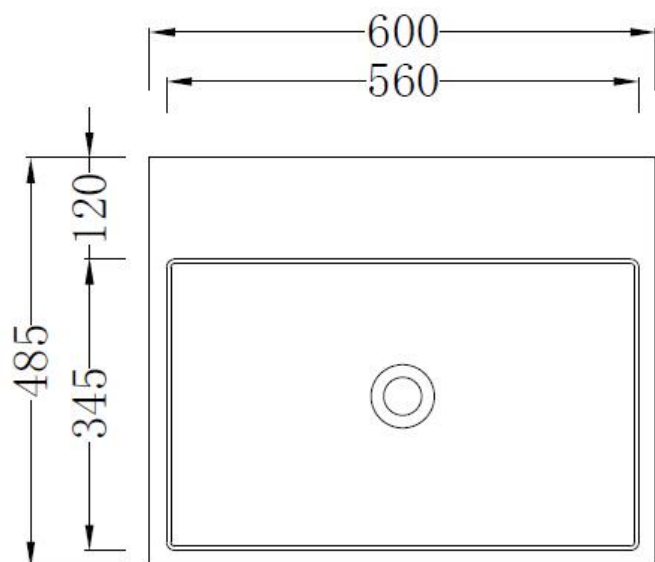

## Code: ZOOM09b

**Material:** Isostone - 70% Limestone Composite

**Size:** W 600 x D 480 x H 400 mm

**Warranty:** 10 Years

### Specifications:

- Crate size:  
W 660 x D 545 x H 455 mm
- Gross Weight: 32Kg

WaterMark  
LIC: WMKA00381  
SAI GLOBAL

Australian  
Standard