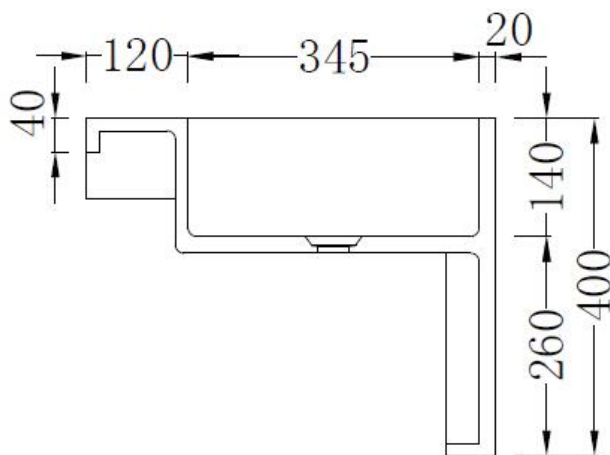

## Code: ZOOM09b

**Material:** Isostone - 70% Limestone Composite

**Size:** W 600 x D 480 x H 400 mm

**Warranty:** 10 Years

### Specifications:

- Crate size:  
W 660 x D 545 x H 455 mm
- Gross Weight: 32Kg

WaterMark  
LIC: WMKA00381  
SAI GLOBAL

Australian  
Standard